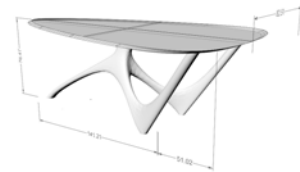

Chassis: casted Brass

Glass table top (12MM facet)

100% Handmade, no smooth surface guaranteed

Dimensions: l220,b127,h74, ~ 80kg

MEETING

440x127x74 CM

DINING / WORKING

220x127x74 CM