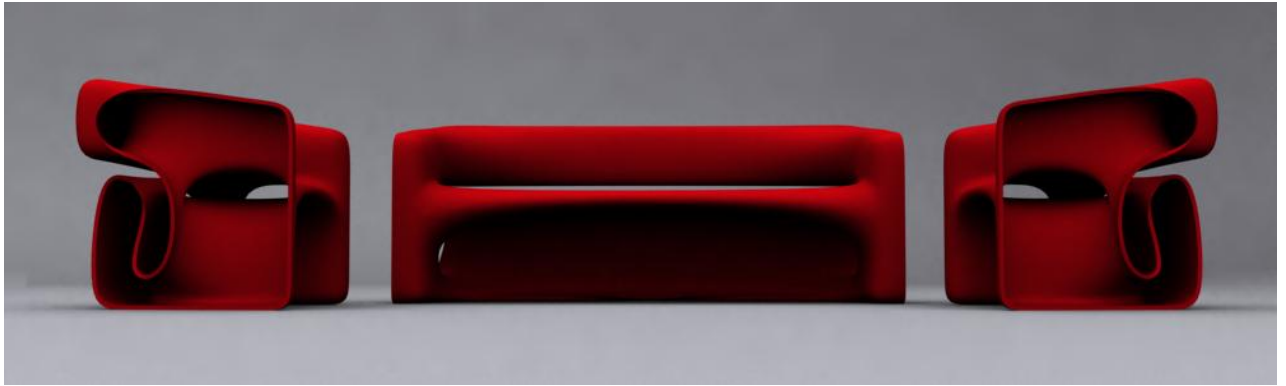

RED DEVIL VS1 BY GYPSE

GYPSE*R*

RED DEVIL VS1 BY GYPSE

Red devil cocktail chair for inside and outside, Lobby, Pool,

Material: Triatex advanced composite material, Coating: PU-Lacquer, Bio-Resin,
70x95x75,